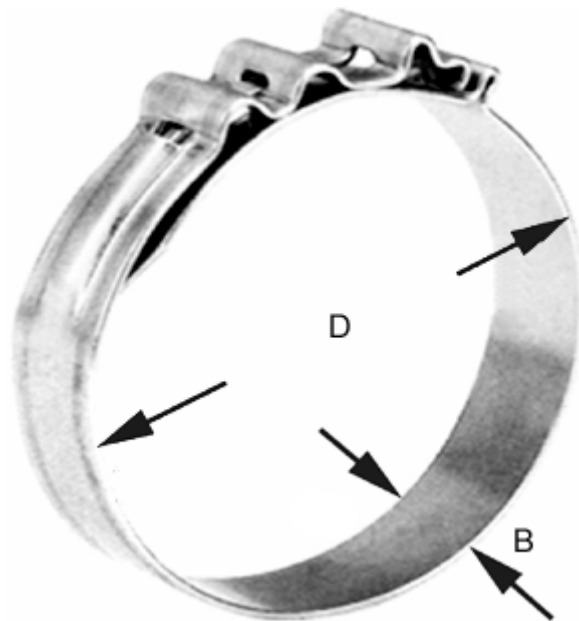

Article number: 021087006024

Description: COBRA one piece-connector 24/8 W4

## Measures

---

Diameter D = 24.0

Width B = 8